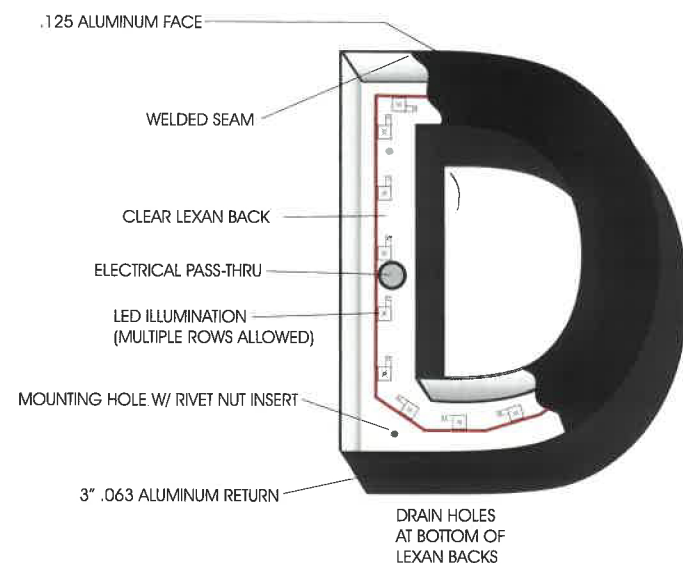

SIGN SOURCE USA

5" OR 3" PRE-FINISH RACEWAY

PRE-FINISH REMOTE

STANDARD LETTER CUT AWAY

3" ECONOMY RACEWAY

3" ECONOMY REMOTE

3" ECONOMY LETTER CUT AWAY

REVERSE FAB (NON-ILL)

5" FACE LIT / BACK LIT LETTER

FACE LIT / BACK LIT CUT AWAY

FACE LIT (WELD CONSTRUCTION)

BACK LIT LETTER

BACK LIT CUT AWAY

Phone: 419-224-1130 800-289-6570 Fax: 419-224-1138

email: signsourceusa@bright.net