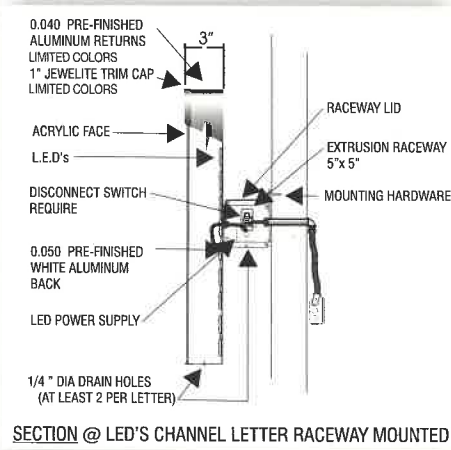

SIGN SOURCE USA

5" OR 3" PRE-FINISH RACEWAY

PRE-FINISH REMOTE

STANDARD LETTER CUT AWAY

3" ECONOMY RACEWAY

3" ECONOMY REMOTE

3" ECONOMY LETTER CUT AWAY

REVERSE FAB (NON-ILL)

5" FACE LIT / BACK LIT LETTER

FACE LIT / BACK LIT CUT AWAY

FACE LIT (WELD CONSTRUCTION)

BACK LIT LETTER

BACK LIT CUT AWAY

Phone: 419-224-1130 800-289-6570 Fax: 419-224-1138

email: signsourceusa@bright.net