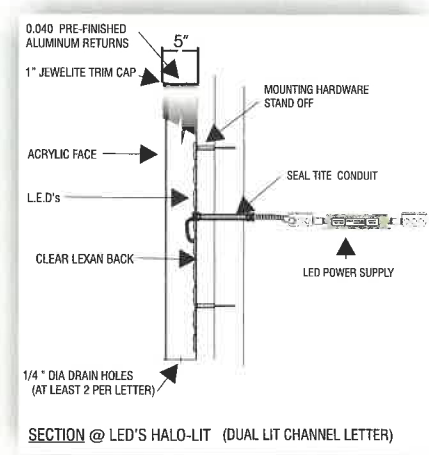

SIGN SOURCE USA

5" OR 3" PRE-FINISH RACEWAY

PRE-FINISH REMOTE

STANDARD LETTER CUT AWAY

3" ECONOMY RACEWAY

3" ECONOMY REMOTE

3" ECONOMY LETTER CUT AWAY

REVERSE FAB (NON-ILL)

5" FACE LIT / BACK LIT LETTER

FACE LIT / BACK LIT CUT AWAY

FACE LIT (WELD CONSTRUCTION)

BACK LIT LETTER

BACK LIT CUT AWAY

Phone: 419-224-1130 800-289-6570 Fax: 419-224-1138

email: signsourceusa@bright.net