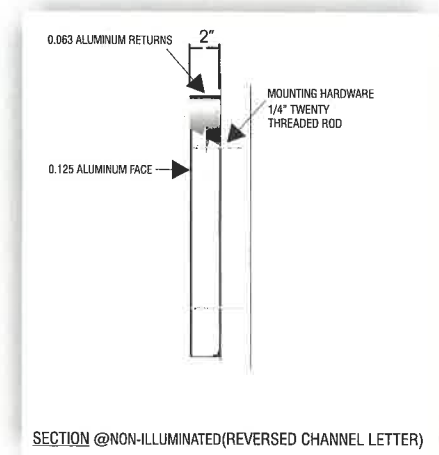

SIGN SOURCE USA

5" OR 3" PRE-FINISH RACEWAY

PRE-FINISH REMOTE

STANDARD LETTER CUT AWAY

3" ECONOMY RACEWAY

3" ECONOMY REMOTE

3" ECONOMY LETTER CUT AWAY

REVERSE FAB (NON-ILL)

5" FACE LIT / BACK LIT LETTER

FACE LIT / BACK LIT CUT AWAY

FACE LIT (WELD CONSTRUCTION)

BACK LIT LETTER

BACK LIT CUT AWAY

Phone: 419-224-1130 800-289-6570 Fax: 419-224-1138

email: signsourceusa@bright.net