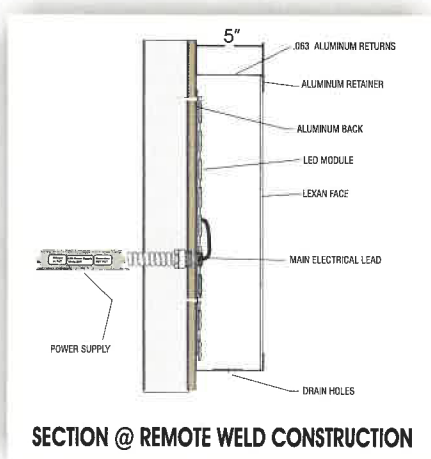

SIGN SOURCE USA

5" OR 3" PRE-FINISH RACEWAY

PRE-FINISH REMOTE

STANDARD LETTER CUT AWAY

3" ECONOMY RACEWAY

3" ECONOMY REMOTE

3" ECONOMY LETTER CUT AWAY

REVERSE FAB (NON-ILL)

5" FACE LIT / BACK LIT LETTER

FACE LIT / BACK LIT CUT AWAY

FACE LIT (WELD CONSTRUCTION)

BACK LIT LETTER

BACK LIT CUT AWAY

Phone: 419-224-1130 800-289-6570 Fax: 419-224-1138

email: signsourceusa@bright.net