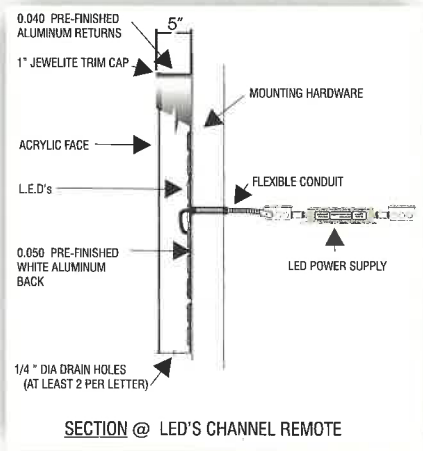

SIGN SOURCE USA

5" OR 3" PRE-FINISH RACEWAY

PRE-FINISH REMOTE

STANDARD LETTER CUT AWAY

3" ECONOMY RACEWAY

3" ECONOMY REMOTE

3" ECONOMY LETTER CUT AWAY

REVERSE FAB (NON-ILL)

5" FACE LIT / BACK LIT LETTER

FACE LIT / BACK LIT CUT AWAY

FACE LIT (WELD CONSTRUCTION)

BACK LIT LETTER

BACK LIT CUT AWAY

Phone: 419-224-1130 800-289-6570 Fax: 419-224-1138

email: signsourceusa@bright.net