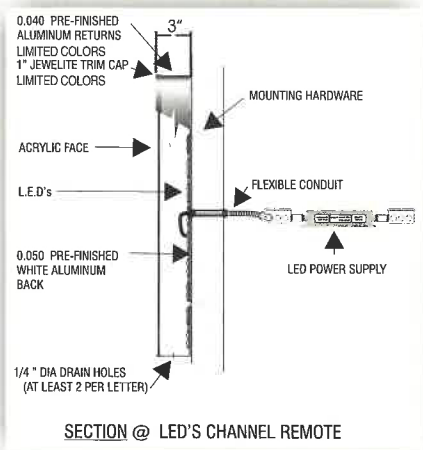

SIGN SOURCE USA

5" OR 3" PRE-FINISH RACEWAY

PRE-FINISH REMOTE

STANDARD LETTER CUT AWAY

3" ECONOMY RACEWAY

3" ECONOMY REMOTE

3" ECONOMY LETTER CUT AWAY

REVERSE FAB (NON-ILL)

5" FACE LIT / BACK LIT LETTER

FACE LIT / BACK LIT CUT AWAY

FACE LIT (WELD CONSTRUCTION)

BACK LIT LETTER

BACK LIT CUT AWAY

Phone: 419-224-1130 800-289-6570 Fax: 419-224-1138

email: signsourceusa@bright.net