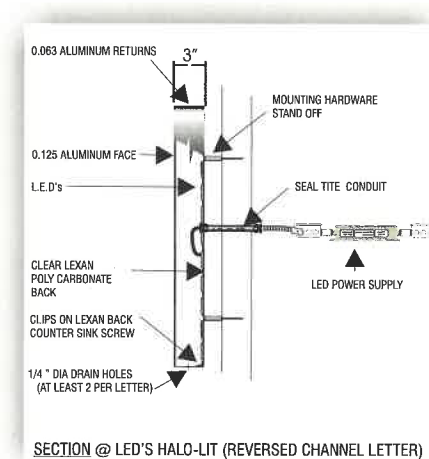

SIGN SOURCE USA

5" OR 3" PRE-FINISH RACEWAY

PRE-FINISH REMOTE

STANDARD LETTER CUT AWAY

3" ECONOMY RACEWAY

3" ECONOMY REMOTE

3" ECONOMY LETTER CUT AWAY

REVERSE FAB (NON-ILL)

5" FACE LIT / BACK LIT LETTER

FACE LIT / BACK LIT CUT AWAY

FACE LIT (WELD CONSTRUCTION)

BACK LIT LETTER

BACK LIT CUT AWAY

Phone: 419-224-1130 800-289-6570 Fax: 419-224-1138

email: signsourceusa@bright.net