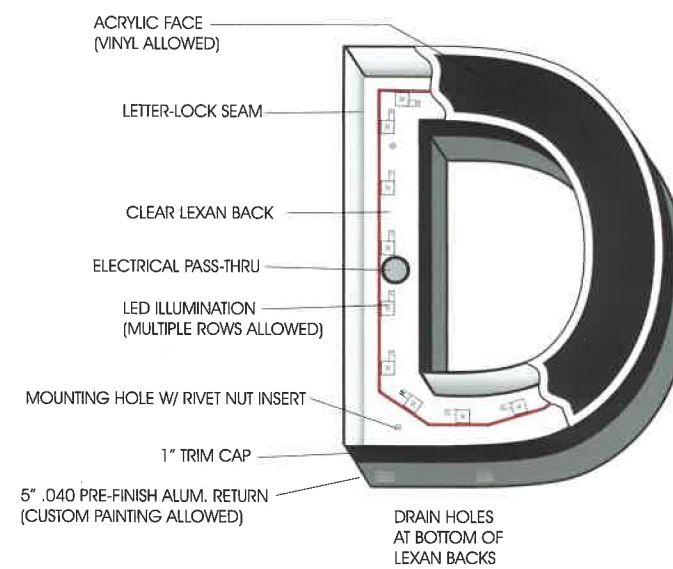

SIGN SOURCE USA

5" OR 3" PRE-FINISH RACEWAY

PRE-FINISH REMOTE

STANDARD LETTER CUT AWAY

3" ECONOMY RACEWAY

3" ECONOMY REMOTE

3" ECONOMY LETTER CUT AWAY

REVERSE FAB (NON-ILL)

5" FACE LIT / BACK LIT LETTER

FACE LIT / BACK LIT CUT AWAY

FACE LIT (WELD CONSTRUCTION)

BACK LIT LETTER

BACK LIT CUT AWAY

Phone: 419-224-1130 800-289-6570 Fax: 419-224-1138

email: signsourceusa@bright.net