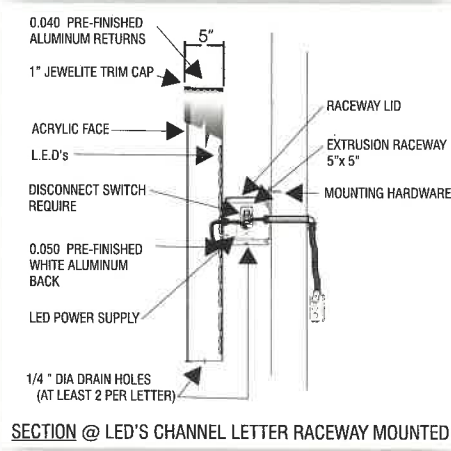

SIGN SOURCE USA

5" OR 3" PRE-FINISH RACEWAY

PRE-FINISH REMOTE

STANDARD LETTER CUT AWAY

3" ECONOMY RACEWAY

3" ECONOMY REMOTE

3" ECONOMY LETTER CUT AWAY

REVERSE FAB (NON-ILL)

5" FACE LIT / BACK LIT LETTER

FACE LIT / BACK LIT CUT AWAY

FACE LIT (WELD CONSTRUCTION)

BACK LIT LETTER

BACK LIT CUT AWAY

Phone: 419-224-1130 800-289-6570 Fax: 419-224-1138

email: signsourceusa@bright.net