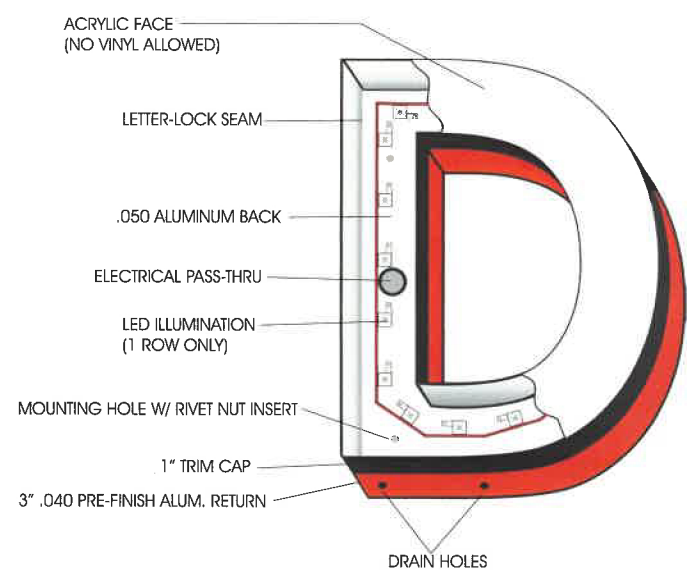

SIGN SOURCE USA

5" OR 3" PRE-FINISH RACEWAY

PRE-FINISH REMOTE

STANDARD LETTER CUT AWAY

3" ECONOMY RACEWAY

3" ECONOMY REMOTE

3" ECONOMY LETTER CUT AWAY

REVERSE FAB (NON-ILL)

5" FACE LIT / BACK LIT LETTER

FACE LIT / BACK LIT CUT AWAY

FACE LIT (WELD CONSTRUCTION)

BACK LIT LETTER

BACK LIT CUT AWAY

Phone: 419-224-1130 800-289-6570 Fax: 419-224-1138

email: signsourceusa@bright.net