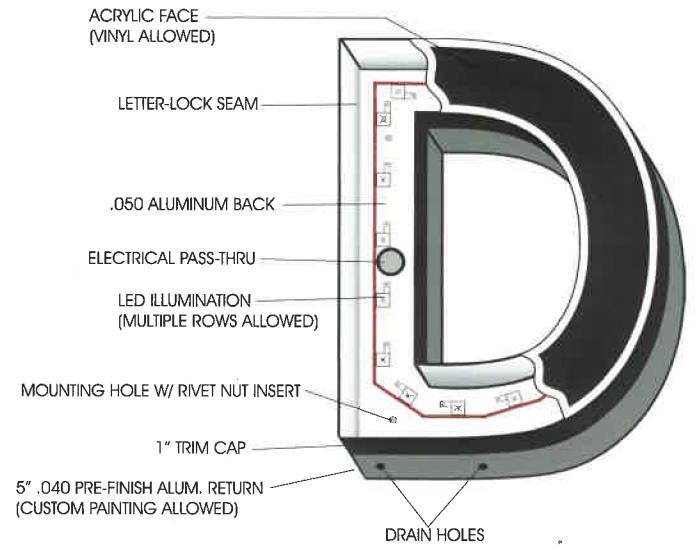

SIGN SOURCE USA

5" OR 3" PRE-FINISH RACEWAY

PRE-FINISH REMOTE

STANDARD LETTER CUT AWAY

3" ECONOMY RACEWAY

3" ECONOMY REMOTE

3" ECONOMY LETTER CUT AWAY

REVERSE FAB (NON-ILL)

5" FACE LIT / BACK LIT LETTER

FACE LIT / BACK LIT CUT AWAY

FACE LIT (WELD CONSTRUCTION)

BACK LIT LETTER

BACK LIT CUT AWAY

Phone: 419-224-1130 800-289-6570 Fax: 419-224-1138

email: signsourceusa@bright.net